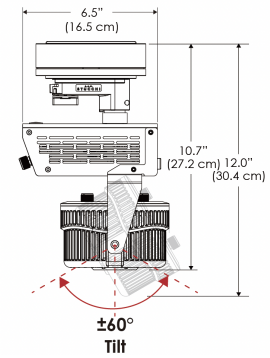

MECHANICAL FIGURES

W500X-TOX/TON

PS

PSX

W500X-CLP

Mounting Bracket Dimensions ALL-CLP

*All -CLP configuration models come with standard DC cables of 6 inches and AC cables of 10 ft.

W500X-TEX

Legacy product

W500X-TG

Legacy product

MECHANICAL FIGURES

W500X-MPT

PSX

US

PHOTOMETRIC DATA

AMZ

Distance		3' (~0.9 m)	5' (~1.5 m)	10' (~3.0 m)
@4000K	fc	276	145	36
	lux	2970	1556	378
@6500K	fc	276	145	36
	lux	2970	1556	378
Beam Diameter		∅ 5.1' (1.5m)	∅ 8.5' (2.6m)	∅ 16.9' (5.2m)

130°

Beam Angle : 130°

TB

Distance		3' (~0.9 m)	5' (~1.5 m)	10' (~3.0 m)
@10000K	fc	176	64	19
	lux	1891	680	203
@20000K	fc	111	40	13
	lux	1185	426	136
Beam Diameter		∅ 5.1' (1.5m)	∅ 8.5' (2.6m)	∅ 16.9' (5.2m)

130°

Beam Angle : 130°