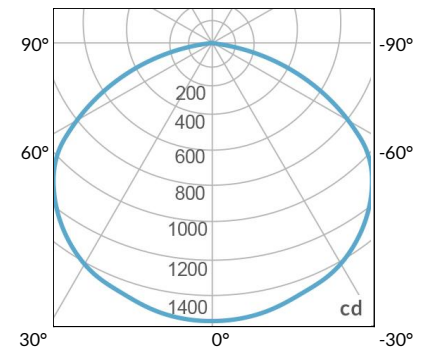

AMZ

Distance		3' (~0.9 m)	5' (~1.5 m)	10' (~3.0 m)
@4000K	fc	276	145	36
	lux	2970	1556	378
@6500K	fc	276	145	36
	lux	2970	1556	378
Beam Diameter		∅ 5.1' (1.5m)	∅ 8.5' (2.6m)	∅ 16.9' (5.2m)

130°

Beam Angle : 130°

TB

Distance		3' (~0.9 m)	5' (~1.5 m)	10' (~3.0 m)
@10000K	fc	176	64	19
	lux	1891	680	203
@20000K	fc	111	40	13
	lux	1185	426	136
Beam Diameter		∅ 5.1' (1.5m)	∅ 8.5' (2.6m)	∅ 16.9' (5.2m)

130°

Beam Angle : 130°