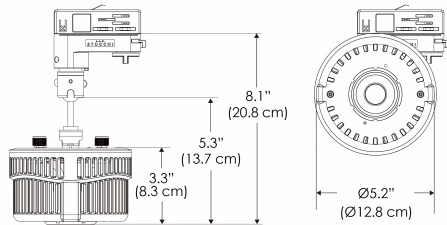

Power Supply & Control

PS Power Supply - Manual Control

PSX Power Supply w/ DMX
(compatible with TOX/CLP/MPT mount)

Plug/Connection

US US 120V
EU EU 220V
277 US 277V (only with CLP)

SPECIFICATIONS

Beam Angle	130°
Spectrum Type	AMZ : Plant Flourish & Growth TB : Coral Health & Growth
Control	Intensity (0% - 100%), CCT
LED Source	DiCon Dense Matrix LED
Power Draw	175W max
AC Input Voltage	100 - 240V AC, 60Hz 100 - 277V AC (only CLP)
Cooling	Fan Cooled
Operating Temperature	32 - 104°F (0 - 40°C)
Fixture Weight	1.4lb (~0.6kg)
Power Supply Weight	1.6lb (~0.7kg)

MECHANICAL FIGURES

W500X-TOX/TON

PS

PSX

W500X-CLP

Mounting Bracket Dimensions ALL-CLP

*All -CLP configuration models come with standard DC cables of 6 inches and AC cables of 10 ft.

W500X-TEX