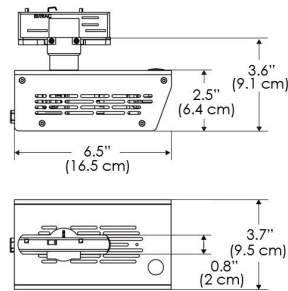

W500X-TEX

Legacy product