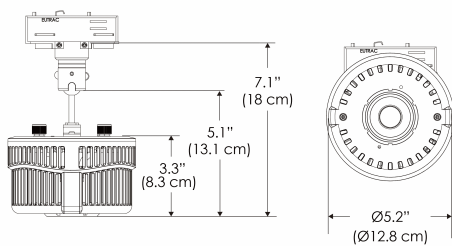

W500X-TEX

Legacy product