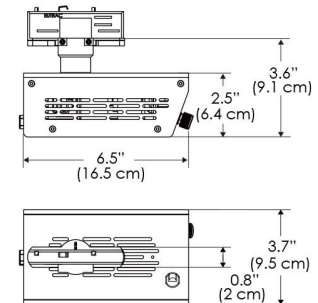

W500X-TEX

Legacy product