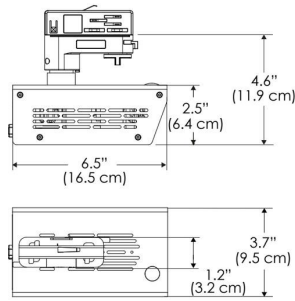

Power Supply & Control

PS Power Supply - Manual Control

PSX Power Supply w/ DMX
(compatible with TOX/CLP/MPT mount)

Plug/Connection

US US 120V
EU EU 220V
277 US 277V (only with CLP)

SPECIFICATIONS

Beam Angle	130°
Spectrum Type	AMZ : Plant Flourish & Growth TB : Coral Health & Growth
Control	Intensity (0% - 100%), CCT
LED Source	DiCon Dense Matrix LED
Power Draw	175W max
AC Input Voltage	100 - 240V AC, 60Hz 100 - 277V AC (only CLP)
Cooling	Fan Cooled
Operating Temperature	32 - 104°F (0 - 40°C)
Fixture Weight	1.4lb (~0.6kg)
Power Supply Weight	1.6lb (~0.7kg)

MECHANICAL FIGURES

W500X-TOX/TON

PS

PSX

W500X-CLP

Mounting Bracket Dimensions ALL-CLP

*All -CLP configuration models come with standard DC cables of 6 inches and AC cables of 10 ft.

W500X-TEX

AMZ

Distance		3' (~0.9 m)	5' (~1.5 m)	10' (~3.0 m)
@4000K	fc	276	145	36
	lux	2970	1556	378
@6500K	fc	276	145	36
	lux	2970	1556	378
Beam Diameter		∅ 5.1' (1.5m)	∅ 8.5' (2.6m)	∅ 16.9' (5.2m)

130°

Beam Angle : 130°

TB

Distance		3' (~0.9 m)	5' (~1.5 m)	10' (~3.0 m)
@10000K	fc	176	64	19
	lux	1891	680	203
@20000K	fc	111	40	13
	lux	1185	426	136
Beam Diameter		∅ 5.1' (1.5m)	∅ 8.5' (2.6m)	∅ 16.9' (5.2m)

130°

Beam Angle : 130°