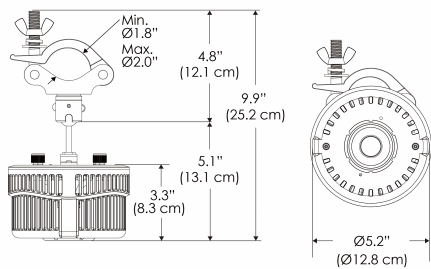

Power Supply & Control

PS Power Supply - Manual Control

PSX Power Supply w/ DMX
(compatible with TOX/CLP/MPT mount)

Plug/Connection

US US 120V
EU EU 220V
277 US 277V (only with CLP)

SPECIFICATIONS

Beam Angle	130°
Spectrum Type	AMZ : Plant Flourish & Growth TB : Coral Health & Growth
Control	Intensity (0% - 100%), CCT
LED Source	DiCon Dense Matrix LED
Power Draw	175W max
AC Input Voltage	100 - 240V AC, 60Hz 100 - 277V AC (only CLP)
Cooling	Fan Cooled
Operating Temperature	32 - 104°F (0 - 40°C)
Fixture Weight	1.4lb (~0.6kg)
Power Supply Weight	1.6lb (~0.7kg)

MECHANICAL FIGURES

W500X-TOX/TON

PS

PSX

W500X-CLP

Mounting Bracket Dimensions ALL-CLP

*All -CLP configuration models come with standard DC cables of 6 inches and AC cables of 10 ft.

W500X-TEX

AMZ

Distance		3' (~0.9 m)	5' (~1.5 m)	10' (~3.0 m)
@4000K	fc	276	145	36
	lux	2970	1556	378
@6500K	fc	276	145	36
	lux	2970	1556	378
Beam Diameter		∅ 5.1' (1.5m)	∅ 8.5' (2.6m)	∅ 16.9' (5.2m)

130°

Beam Angle : 130°

TB

Distance		3' (~0.9 m)	5' (~1.5 m)	10' (~3.0 m)
@10000K	fc	176	64	19
	lux	1891	680	203
@20000K	fc	111	40	13
	lux	1185	426	136
Beam Diameter		∅ 5.1' (1.5m)	∅ 8.5' (2.6m)	∅ 16.9' (5.2m)

130°

Beam Angle : 130°