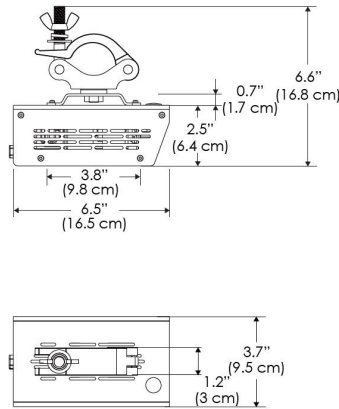

Power Supply & Control

PS Power Supply - Manual Control

PSX Power Supply w/ DMX
(compatible with TOX/CLP/MPT mount)

Plug/Connection

US US 120V
EU EU 220V
277 US 277V (only with CLP)

SPECIFICATIONS

Beam Angle	130°
Spectrum Type	AMZ : Plant Flourish & Growth TB : Coral Health & Growth
Control	Intensity (0% - 100%), CCT
LED Source	DiCon Dense Matrix LED
Power Draw	175W max
AC Input Voltage	100 - 240V AC, 60Hz 100 - 277V AC (only CLP)
Cooling	Fan Cooled
Operating Temperature	32 - 104°F (0 - 40°C)
Fixture Weight	1.4lb (~0.6kg)
Power Supply Weight	1.6lb (~0.7kg)

MECHANICAL FIGURES

W500X-TOX/TON

PS

PSX

W500X-CLP

Mounting Bracket Dimensions ALL-CLP

*All -CLP configuration models come with standard DC cables of 6 inches and AC cables of 10 ft.

W500X-TEX

AMZ

Distance		3' (~0.9 m)	5' (~1.5 m)	10' (~3.0 m)
@4000K	fc	276	145	36
	lux	2970	1556	378
@6500K	fc	276	145	36
	lux	2970	1556	378
Beam Diameter		∅ 5.1' (1.5m)	∅ 8.5' (2.6m)	∅ 16.9' (5.2m)

130°

Beam Angle : 130°

TB

Distance		3' (~0.9 m)	5' (~1.5 m)	10' (~3.0 m)
@10000K	fc	176	64	19
	lux	1891	680	203
@20000K	fc	111	40	13
	lux	1185	426	136
Beam Diameter		∅ 5.1' (1.5m)	∅ 8.5' (2.6m)	∅ 16.9' (5.2m)

130°

Beam Angle : 130°