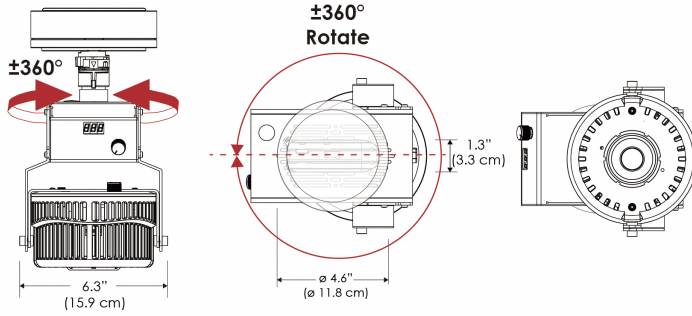

MECHANICAL FIGURES

W500X-TOX/TON

PS

PSX

W500X-CLP

Mounting Bracket Dimensions ALL-CLP

*All -CLP configuration models come with standard DC cables of 6 inches and AC cables of 10 ft.

W500X-TEX

Legacy product

W500X-TG

Legacy product

MECHANICAL FIGURES

W500X-MPT

PSX

US

PHOTOMETRIC DATA

AMZ

Distance		3' (~0.9 m)	5' (~1.5 m)	10' (~3.0 m)
@4000K	fc	276	145	36
	lux	2970	1556	378
@6500K	fc	276	145	36
	lux	2970	1556	378
Beam Diameter		∅ 5.1' (1.5m)	∅ 8.5' (2.6m)	∅ 16.9' (5.2m)

130°

Beam Angle : 130°

TB

Distance		3' (~0.9 m)	5' (~1.5 m)	10' (~3.0 m)
@10000K	fc	176	64	19
	lux	1891	680	203
@20000K	fc	111	40	13
	lux	1185	426	136
Beam Diameter		∅ 5.1' (1.5m)	∅ 8.5' (2.6m)	∅ 16.9' (5.2m)

130°

Beam Angle : 130°