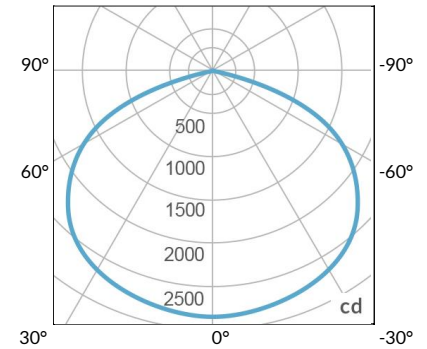

AMZ

Distance		3' (~0.9 m)	5' (~1.5 m)	10' (~3.0 m)
@4000K	fc	276	145	36
	lux	2970	1556	378
@6500K	fc	276	145	36
	lux	2970	1556	378
Beam Diameter		∅ 5.1' (1.5m)	∅ 8.5' (2.6m)	∅ 16.9' (5.2m)

130°

Beam Angle : 130°

TB

Distance		3' (~0.9 m)	5' (~1.5 m)	10' (~3.0 m)
@10000K	fc	176	64	19
	lux	1891	680	203
@20000K	fc	111	40	13
	lux	1185	426	136
Beam Diameter		∅ 5.1' (1.5m)	∅ 8.5' (2.6m)	∅ 16.9' (5.2m)

130°

Beam Angle : 130°