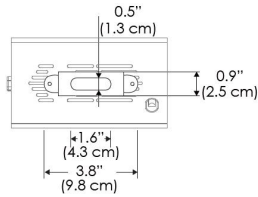

Power Supply & Control

PS Power Supply - Manual Control

PSX Power Supply w/ DMX
(compatible with TOX/CLP/MPT mount)

Plug/Connection

US US 120V
EU EU 220V
277 US 277V (only with CLP)

SPECIFICATIONS

Beam Angle	130°
Spectrum Type	AMZ : Plant Flourish & Growth TB : Coral Health & Growth
Control	Intensity (0% - 100%), CCT
LED Source	DiCon Dense Matrix LED
Power Draw	175W max
AC Input Voltage	100 - 240V AC, 60Hz 100 - 277V AC (only CLP)
Cooling	Fan Cooled
Operating Temperature	32 - 104°F (0 - 40°C)
Fixture Weight	1.4lb (~0.6kg)
Power Supply Weight	1.6lb (~0.7kg)

MECHANICAL FIGURES

W500X-TOX/TON

PS

PSX

W500X-CLP

Mounting Bracket Dimensions ALL-CLP

*All -CLP configuration models come with standard DC cables of 6 inches and AC cables of 10 ft.

W500X-TEX

AMZ

Distance		3' (~0.9 m)	5' (~1.5 m)	10' (~3.0 m)
@4000K	fc	276	145	36
	lux	2970	1556	378
@6500K	fc	276	145	36
	lux	2970	1556	378
Beam Diameter		∅ 5.1' (1.5m)	∅ 8.5' (2.6m)	∅ 16.9' (5.2m)

130°

Beam Angle : 130°

TB

Distance		3' (~0.9 m)	5' (~1.5 m)	10' (~3.0 m)
@10000K	fc	176	64	19
	lux	1891	680	203
@20000K	fc	111	40	13
	lux	1185	426	136
Beam Diameter		∅ 5.1' (1.5m)	∅ 8.5' (2.6m)	∅ 16.9' (5.2m)

130°

Beam Angle : 130°