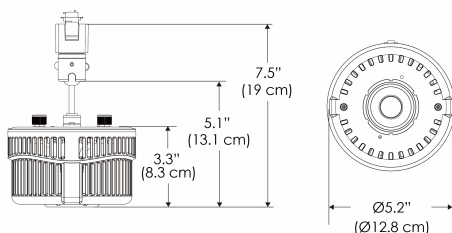

W500X-TG

Legacy product