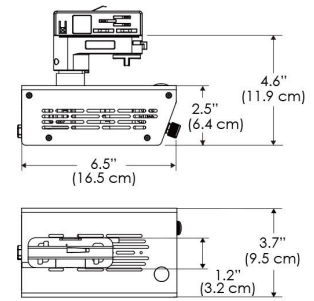

Power Supply & Control

PS Power Supply - Manual Control

PSX Power Supply w/ DMX
(compatible with TOX/CLP/MPT mount)

Plug/Connection

US US 120V
EU EU 220V
277 US 277V (only with CLP)

SPECIFICATIONS

Beam Angle	130°
Spectrum Type	AMZ : Plant Flourish & Growth TB : Coral Health & Growth
Control	Intensity (0% - 100%), CCT
LED Source	DiCon Dense Matrix LED
Power Draw	175W max
AC Input Voltage	100 - 240V AC, 60Hz 100 - 277V AC (only CLP)
Cooling	Fan Cooled
Operating Temperature	32 - 104°F (0 - 40°C)
Fixture Weight	1.4lb (~0.6kg)
Power Supply Weight	1.6lb (~0.7kg)

MECHANICAL FIGURES

W500X-TOX/TON

PS

PSX

W500X-CLP

Mounting Bracket Dimensions ALL-CLP

*All -CLP configuration models come with standard DC cables of 6 inches and AC cables of 10 ft.

W500X-TEX

AMZ

Distance		3' (~0.9 m)	5' (~1.5 m)	10' (~3.0 m)
@4000K	fc	276	145	36
	lux	2970	1556	378
@6500K	fc	276	145	36
	lux	2970	1556	378
Beam Diameter		∅ 5.1' (1.5m)	∅ 8.5' (2.6m)	∅ 16.9' (5.2m)

130°

Beam Angle : 130°

TB

Distance		3' (~0.9 m)	5' (~1.5 m)	10' (~3.0 m)
@10000K	fc	176	64	19
	lux	1891	680	203
@20000K	fc	111	40	13
	lux	1185	426	136
Beam Diameter		∅ 5.1' (1.5m)	∅ 8.5' (2.6m)	∅ 16.9' (5.2m)

130°

Beam Angle : 130°