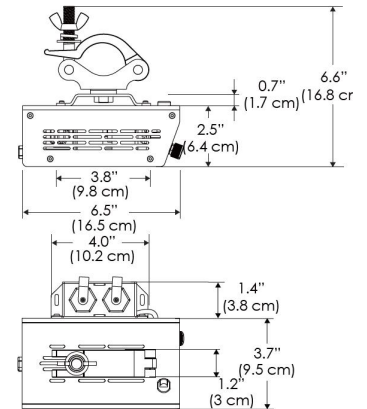

Power Supply & Control

PS Power Supply - Manual Control

PSX Power Supply w/ DMX
(compatible with TOX/CLP/MPT mount)

Plug/Connection

US US 120V
EU EU 220V
277 US 277V (only with CLP)

SPECIFICATIONS

Beam Angle	130°
Spectrum Type	AMZ : Plant Flourish & Growth TB : Coral Health & Growth
Control	Intensity (0% - 100%), CCT
LED Source	DiCon Dense Matrix LED
Power Draw	175W max
AC Input Voltage	100 - 240V AC, 60Hz 100 - 277V AC (only CLP)
Cooling	Fan Cooled
Operating Temperature	32 - 104°F (0 - 40°C)
Fixture Weight	1.4lb (~0.6kg)
Power Supply Weight	1.6lb (~0.7kg)

MECHANICAL FIGURES

W500X-TOX/TON

PS

PSX

W500X-CLP

Mounting Bracket Dimensions ALL-CLP

*All -CLP configuration models come with standard DC cables of 6 inches and AC cables of 10 ft.

W500X-TEX

AMZ

Distance		3' (~0.9 m)	5' (~1.5 m)	10' (~3.0 m)
@4000K	fc	276	145	36
	lux	2970	1556	378
@6500K	fc	276	145	36
	lux	2970	1556	378
Beam Diameter		∅ 5.1' (1.5m)	∅ 8.5' (2.6m)	∅ 16.9' (5.2m)

130°

Beam Angle : 130°

TB

Distance		3' (~0.9 m)	5' (~1.5 m)	10' (~3.0 m)
@10000K	fc	176	64	19
	lux	1891	680	203
@20000K	fc	111	40	13
	lux	1185	426	136
Beam Diameter		∅ 5.1' (1.5m)	∅ 8.5' (2.6m)	∅ 16.9' (5.2m)

130°

Beam Angle : 130°